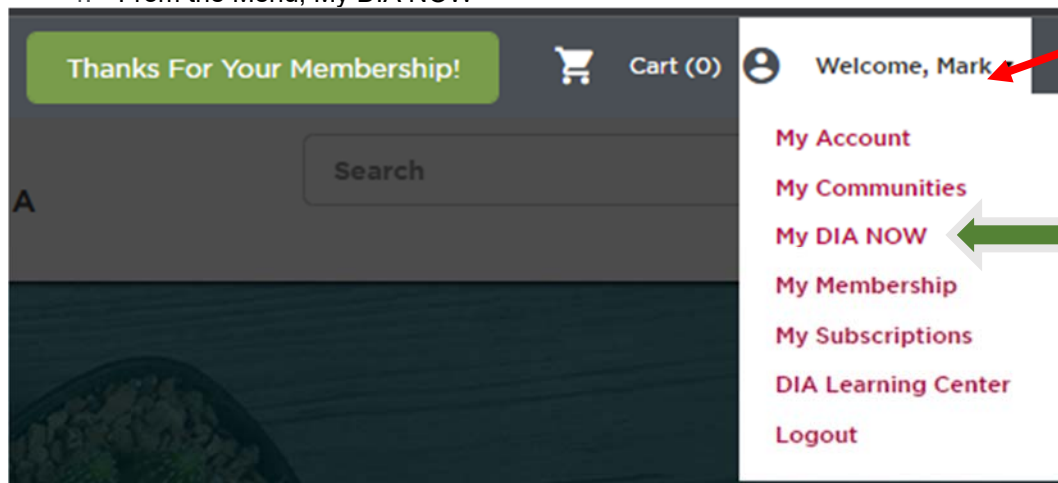

## To access DIA NOW via diaglobal.org:

1. Select SIGN IN at [diaglobal.org](http://diaglobal.org)

2. Enter your DIA User ID and Password to log in to your DIA Account.

3. Once Logged in, select the ▼ to the right of Welcome, Name

4. From the Menu, My DIA NOW

5. After clicking the link, you should be sent a page that resembles the following page

\*\* Notice that the first tile is a quick “How to use DIA NOW” that can give you simple examples on how to utilize this tool to search all available DIA Member Content.