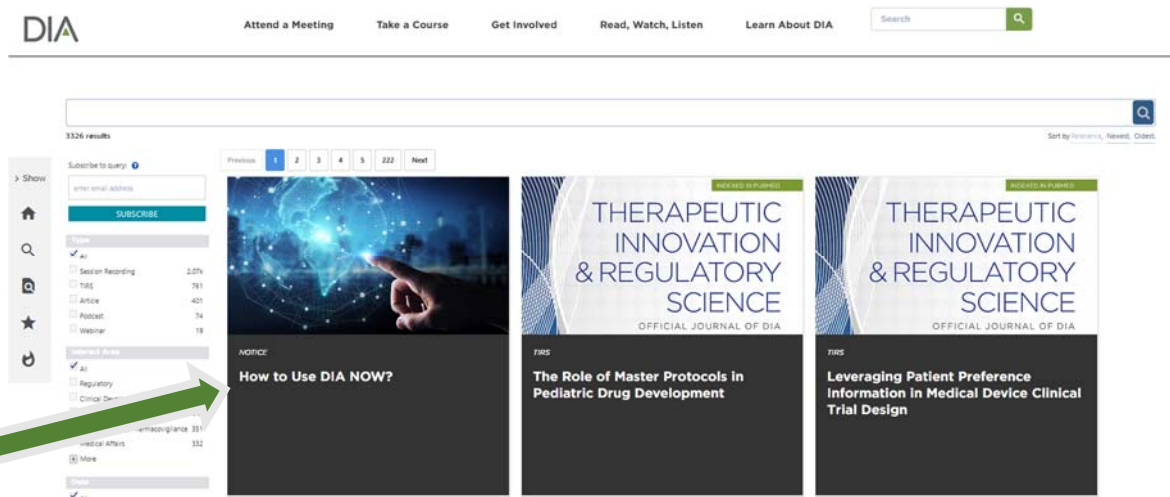

## To access DIA NOW via diaglobal.org:

1. Select SIGN IN at [diaglobal.org](http://diaglobal.org)

2. Enter your DIA User ID and Password to log in to your DIA Account.

3. Once Logged in, select the ▼ to the right of Welcome, Name

4. From the Menu, My DIA NOW

5. After clicking the link, you should be sent a page that resembles the following page

\*\* Notice that the first tile is a quick “How to use DIA NOW” that can give you simple examples on how to utilize this tool to search all available DIA Member Content.