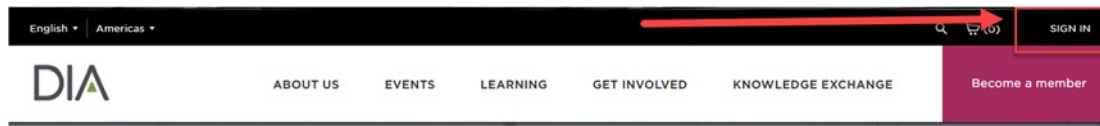

## To access DIA NOW via diaglobal.org:

1. Select SIGN IN at [diaglobal.org](http://diaglobal.org)

2. Enter your DIA User ID and Password to log in to your DIA Account.

3. Once Logged in, select the ▼ to the right of Welcome, Name

4. From the Menu, My DIA NOW

5. After clicking the link, you should be sent a page that resembles the following page

\*\* Notice that the first tile is a quick “How to use DIA NOW” that can give you simple examples on how to utilize this tool to search all available DIA Member Content.